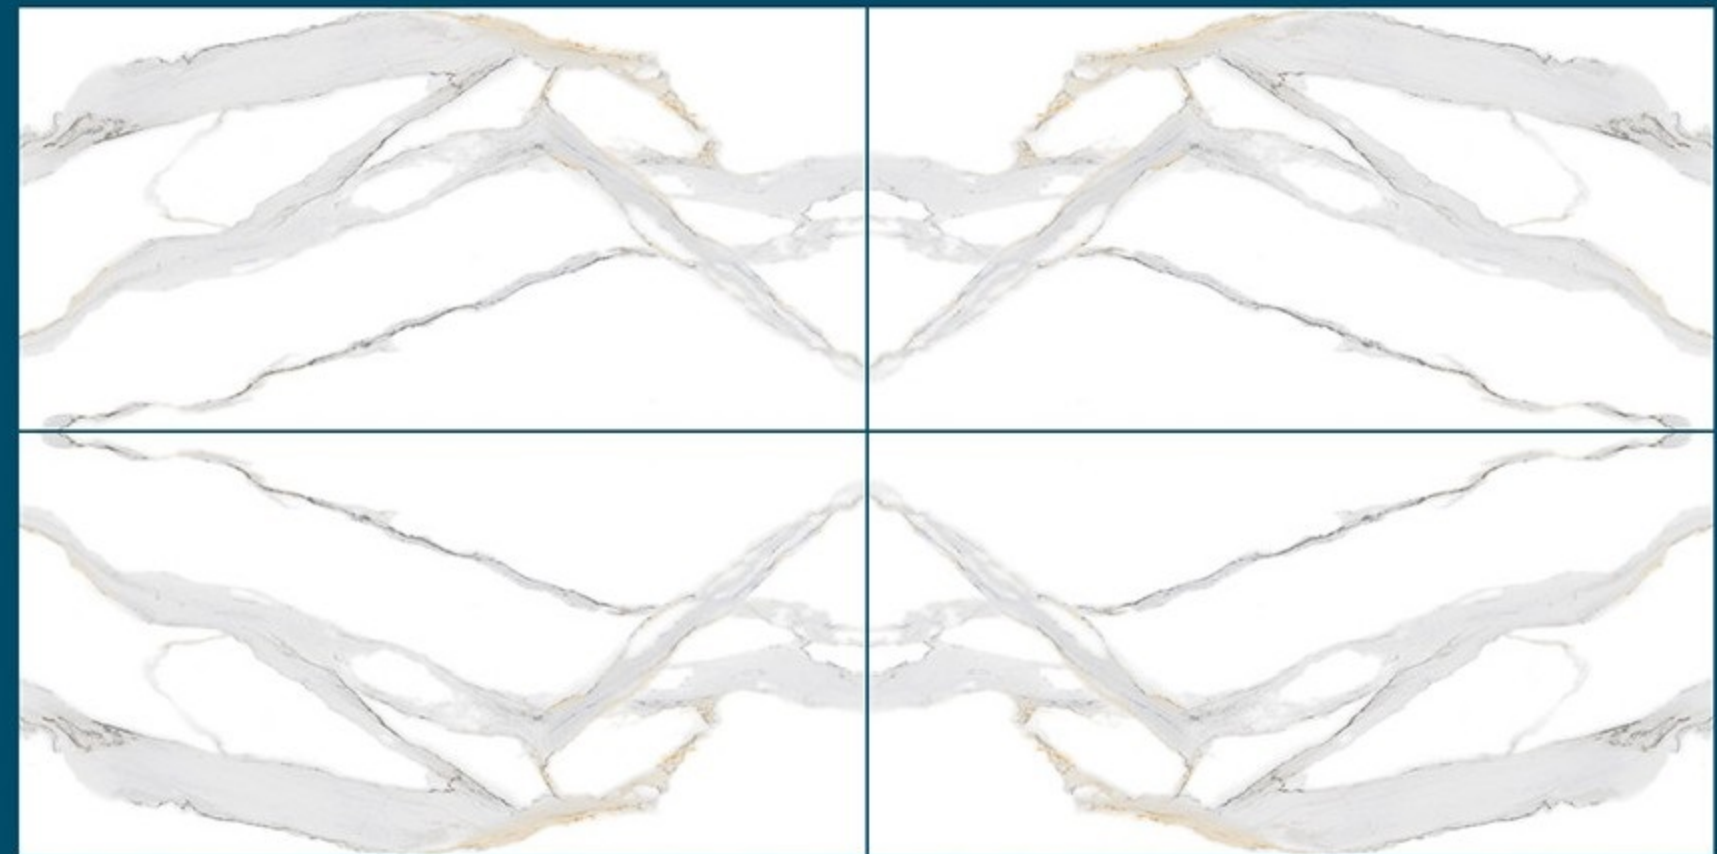

MARBO
C R U S T

A

B