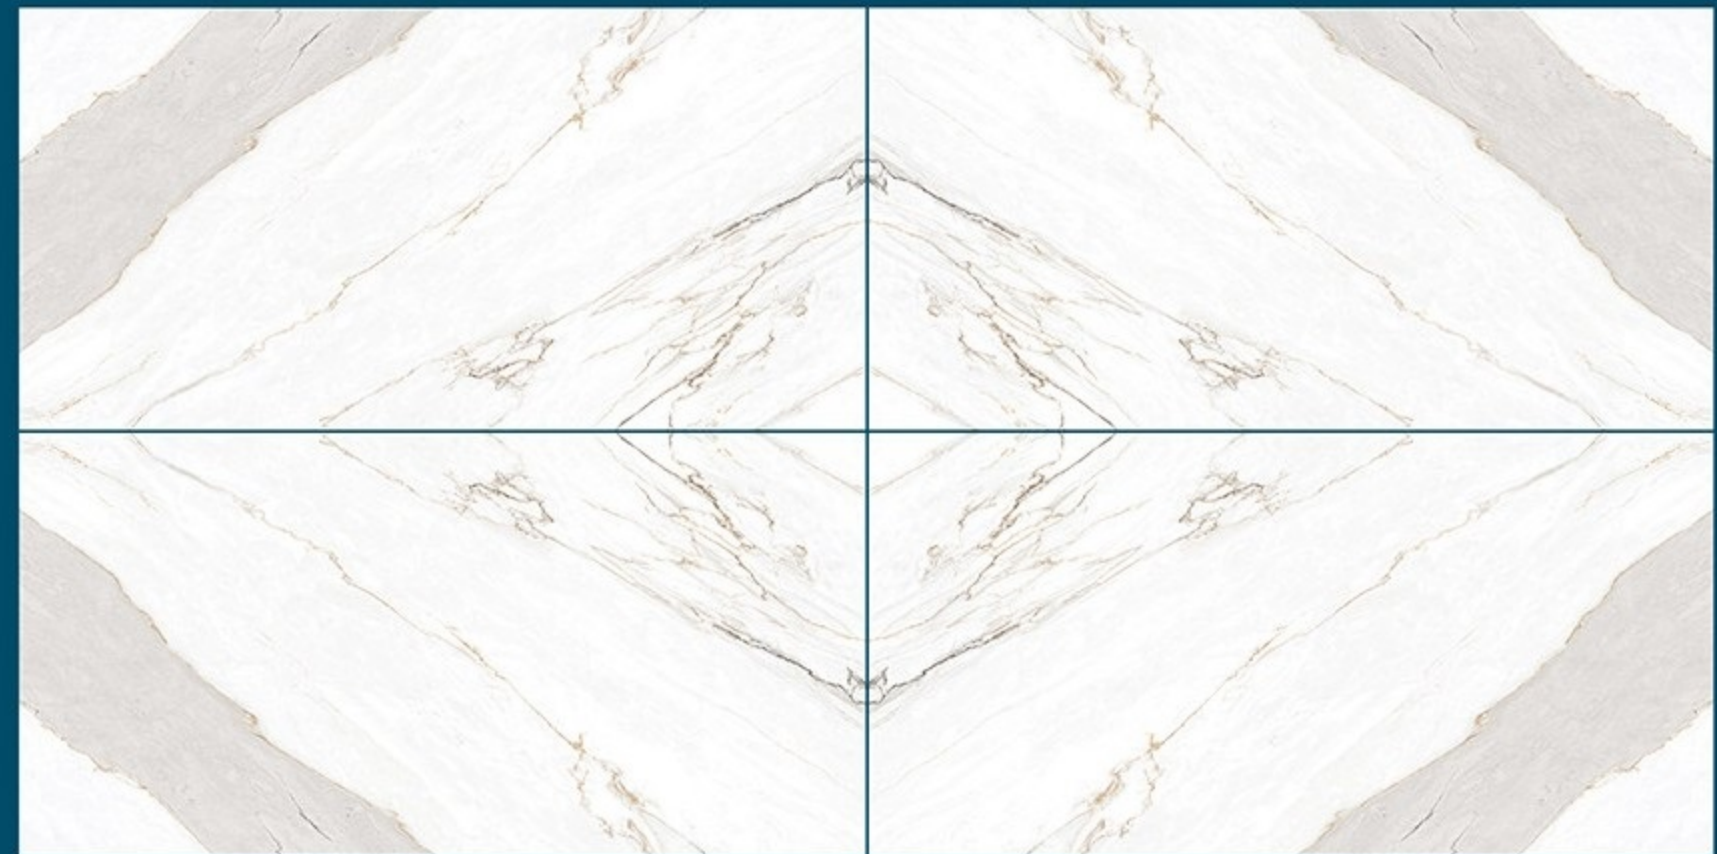

MARBO
C R U S T

A

B