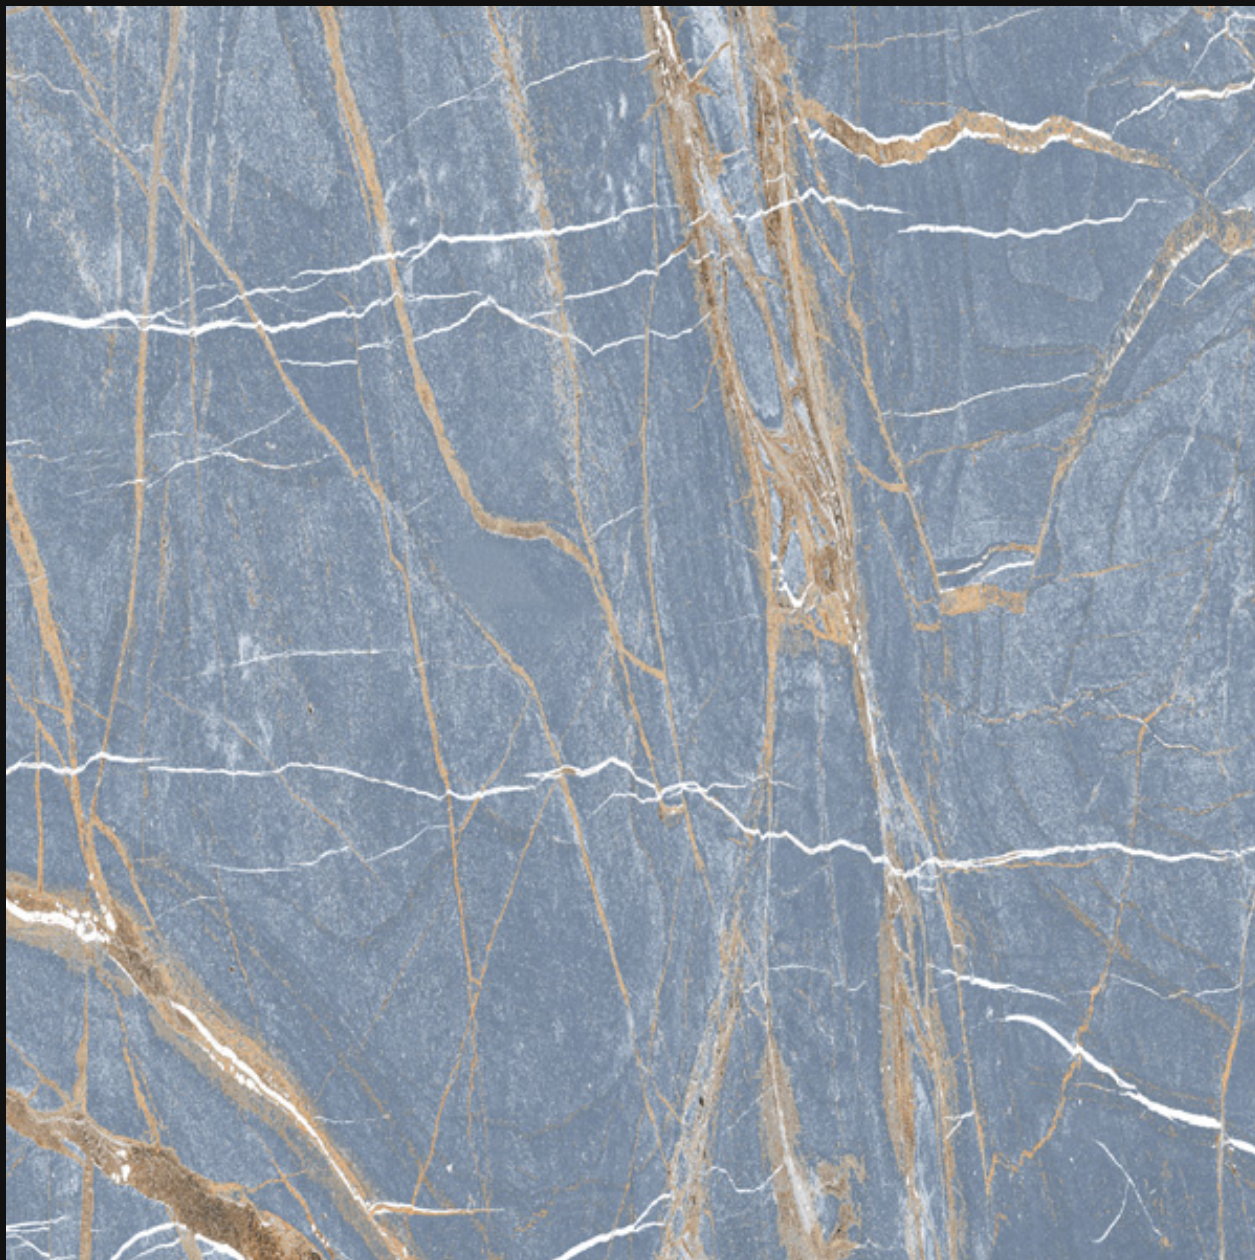

DOMEN BLUE 600X600

NEW

600 X 600 MM, GLOSSY,