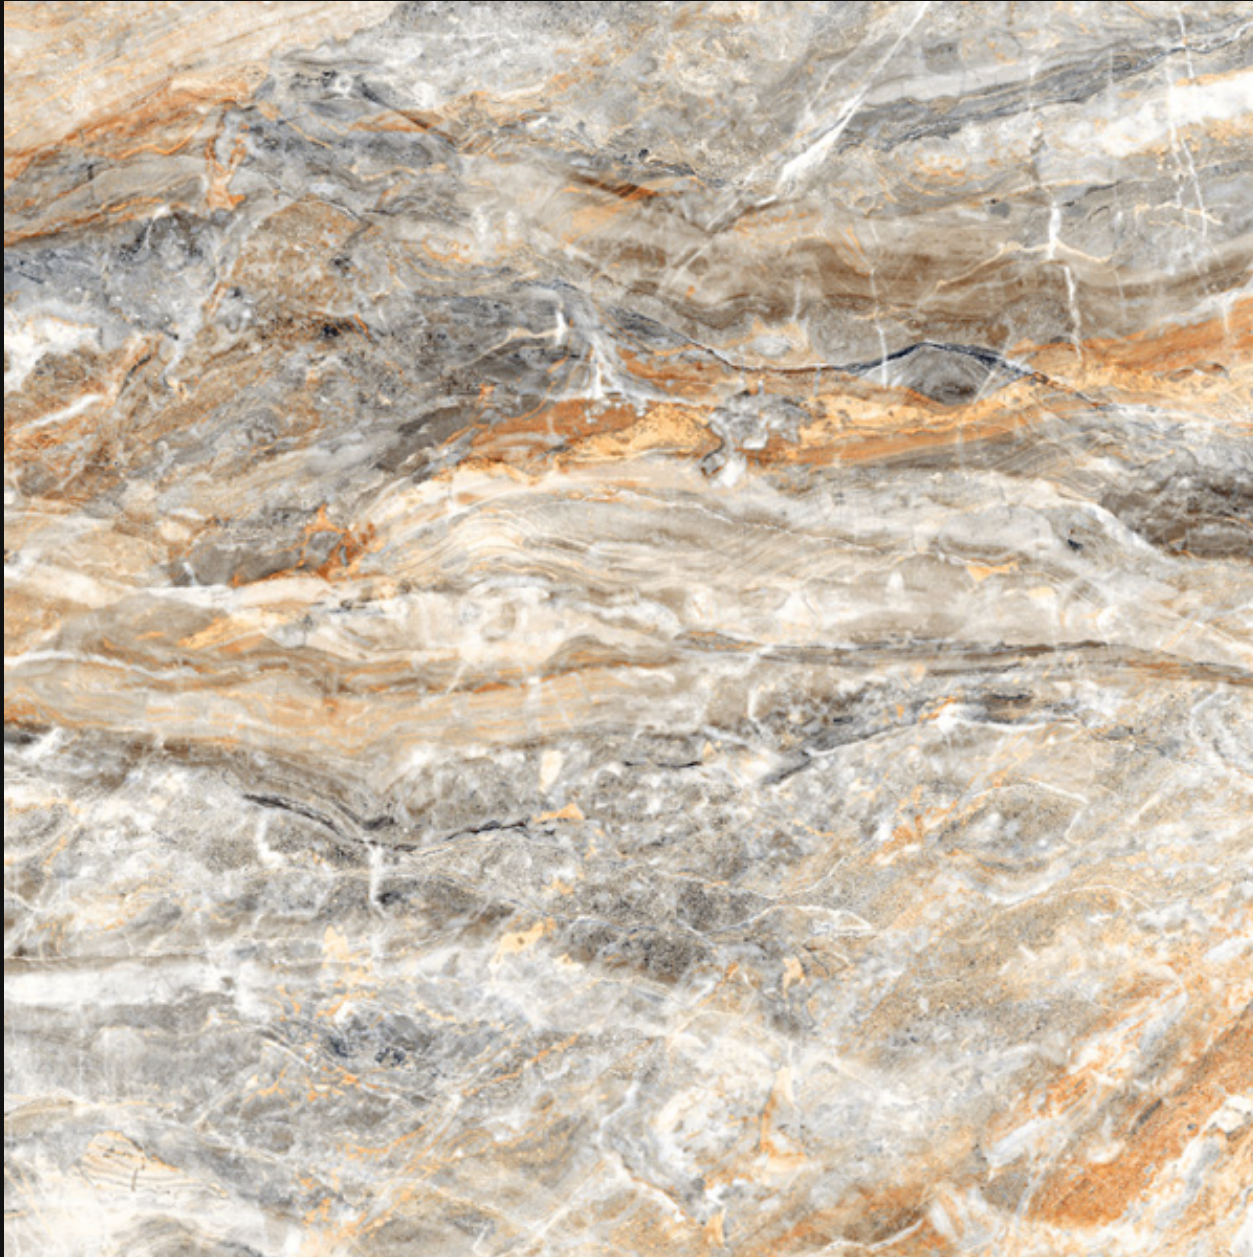

ATLAS MULTI 600X600

NEW

600 X 600 MM, GLOSSY,