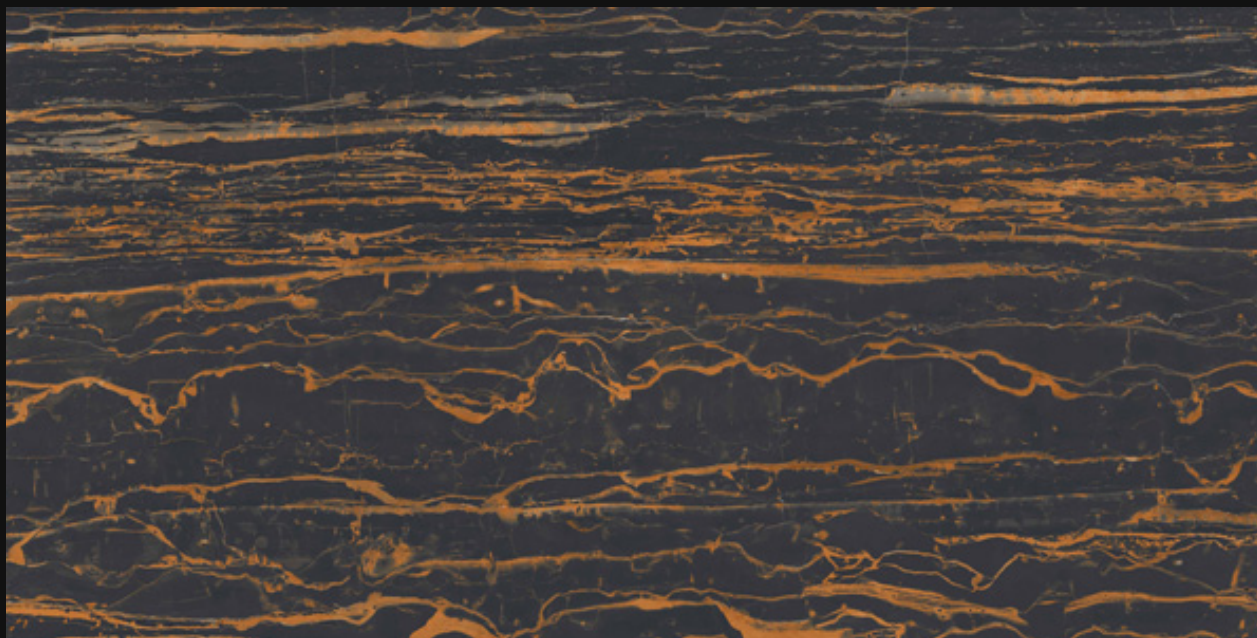

BLACK DRAGON

---

600 X 1200 MM, GLOSSY,