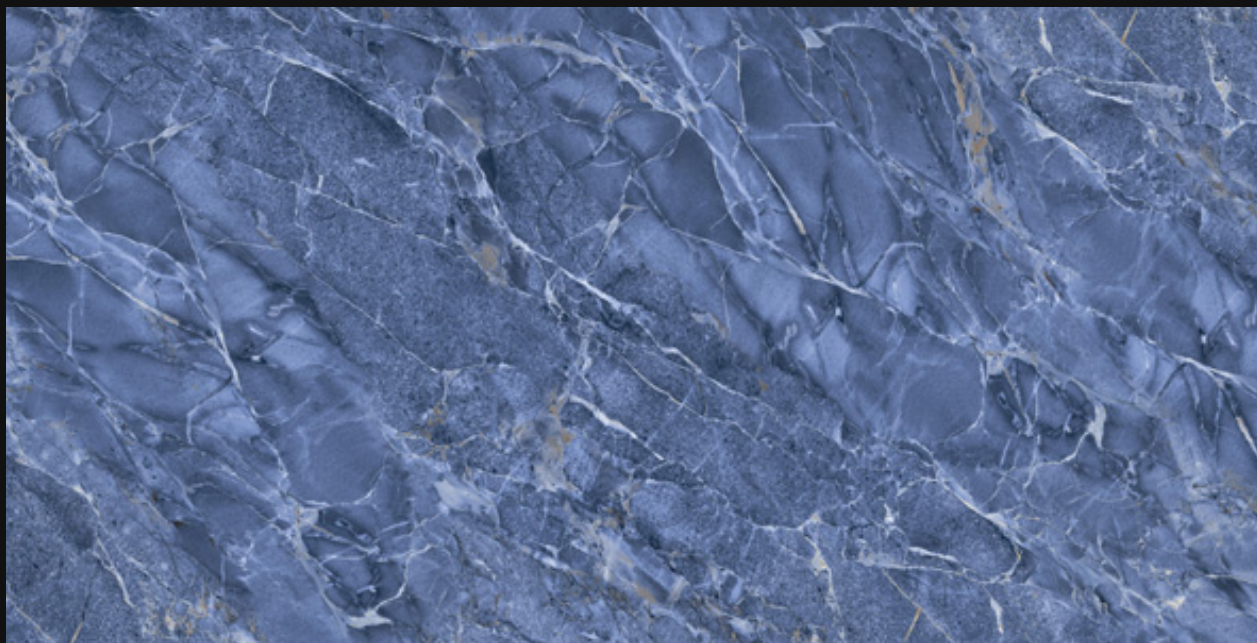

CALVIN BLUE

---

600 X 1200 MM, GLOSSY,