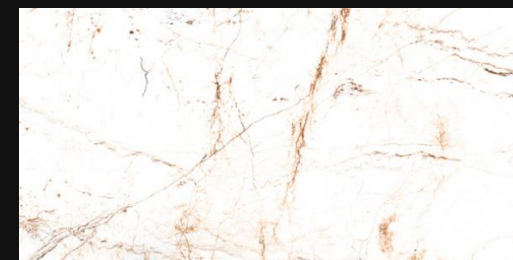

● 600 X 1200 MM ● Butter Finish ●

**ELEMENT BLUE**

**NEW**

**600 X 1200 MM, Butter Finish,**

**ELEMENT BROWN**

**NEW**

**600 X 1200 MM, Butter Finish,**

**MIDAS DARK**

**NEW**

**600 X 1200 MM, Butter Finish,**

---

**MIDAS LIGHT**

**NEW**

**600 X 1200 MM, Butter Finish,**

---